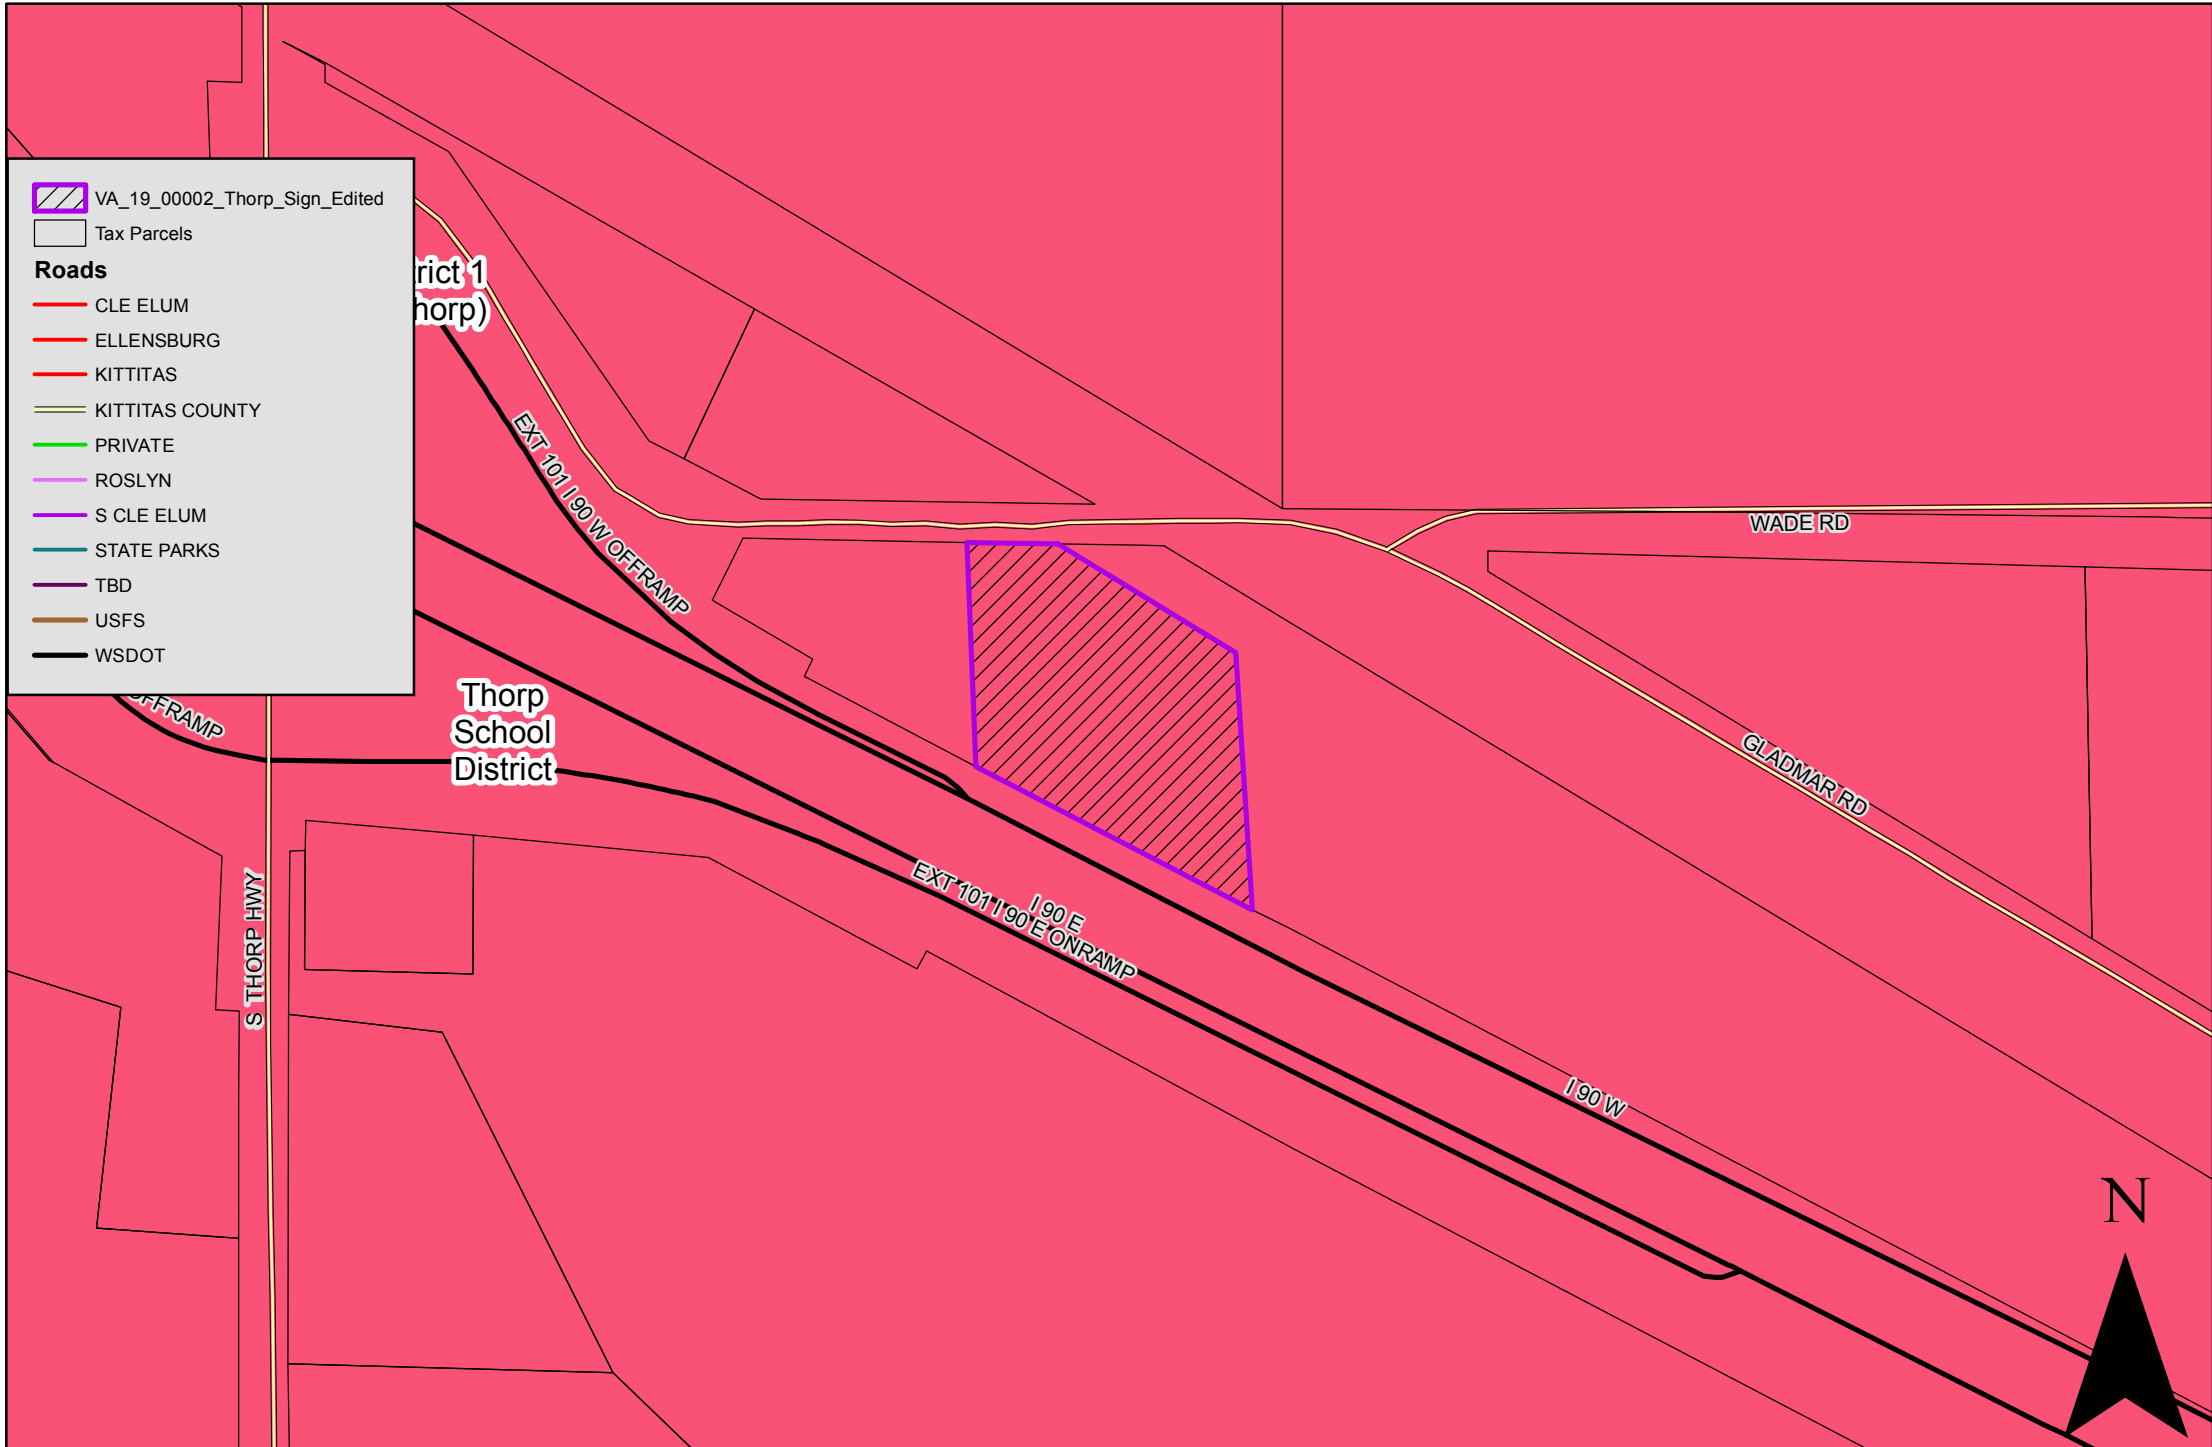

VA-19-00002 Thorp Sign

1:3,000

School and Fire Districts